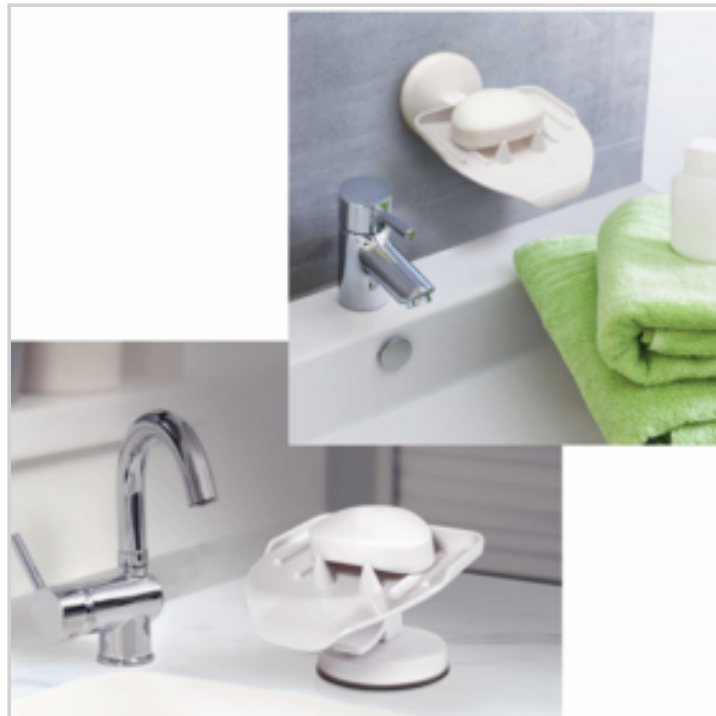

Can be hand-held but works best standing upright at the edge of a desk or counter.

Characteristics:

1. it is lightweight, ideal using for dressing on the trip or anywhere
2. You can see the full body view the mirror, just set up at the edge of a desk or corner

Note :

EAN : 3456850405408

Ref. : 40540133

Price : 6.51 €
+ 0.13 € of DEEE

Price offer : OP17392 (price valid until : 27/01/2026)

2 WAY SOAP SAVER TRAY WHITE COLOR

Ref. 40541133

Keeps soap dry, making it last longer
 Adjustable suction cup for dual mounting options
 Designed to hold soap in place as excess water drains