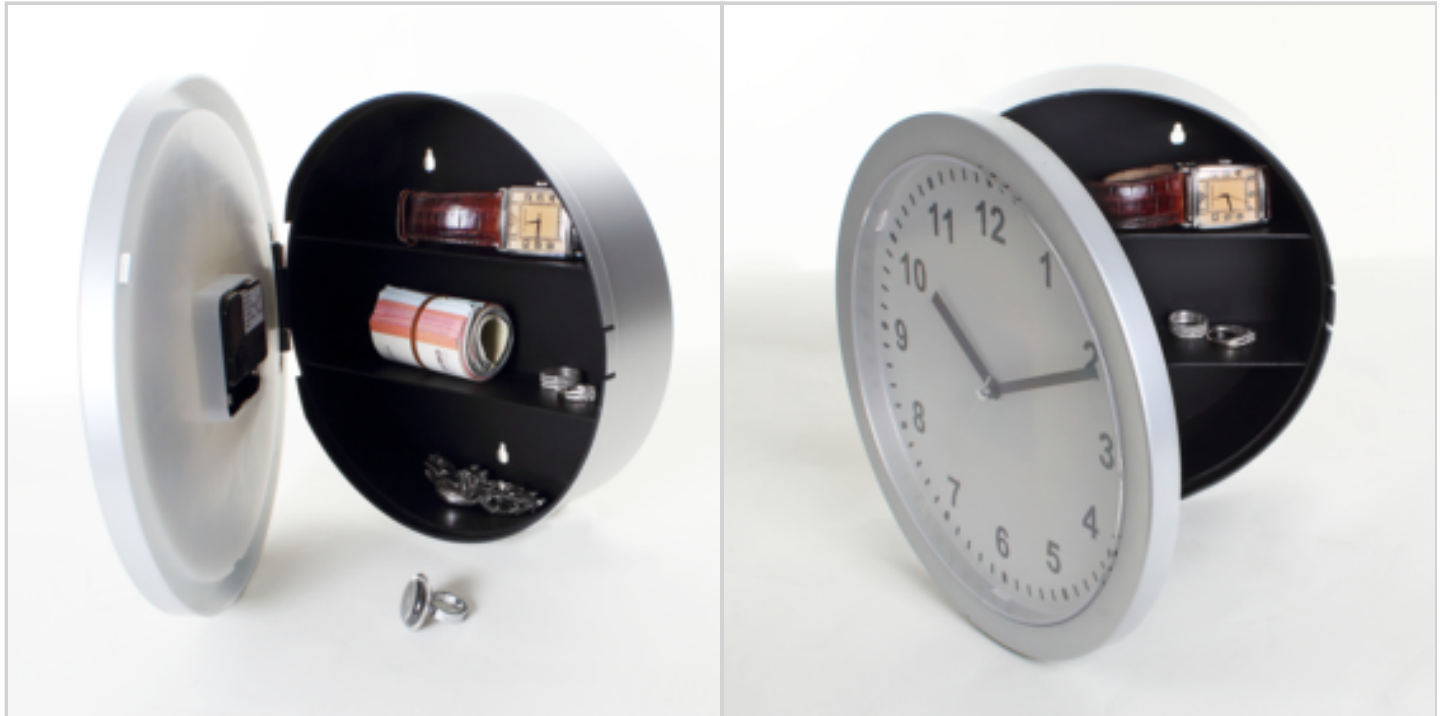

Adjustable Decorative Sliding Door Lock Bar with Leaf Design

When the door lock just isn't enough, use this decorative sliding lock bar for extra home security.

Fully adjustable size, the lock can be adjusted between 66.5 cm and 106 cm.

Easy installation, the lock bar can easily be placed and removed at your convenience.

DETAILED INFO

Material : métal peint

Gross Weight : 1300 gr.

Net Weight : 1200 gr.

Size item : L 0 x w 0 x h 0 cm

Packaging: Boite carton 68 x 11.5 x 3.4 cm

Ref. 10574133

Wall clock with hidden safe : a real working clock that hides your valuables, perfect for jewelry, cash, important papers and more.

- on the front there is a clock with a second hand to keep you on time
- open the hinged door and you'll find three shelves for your most valuables items
- works with 1 AA battery (non included)