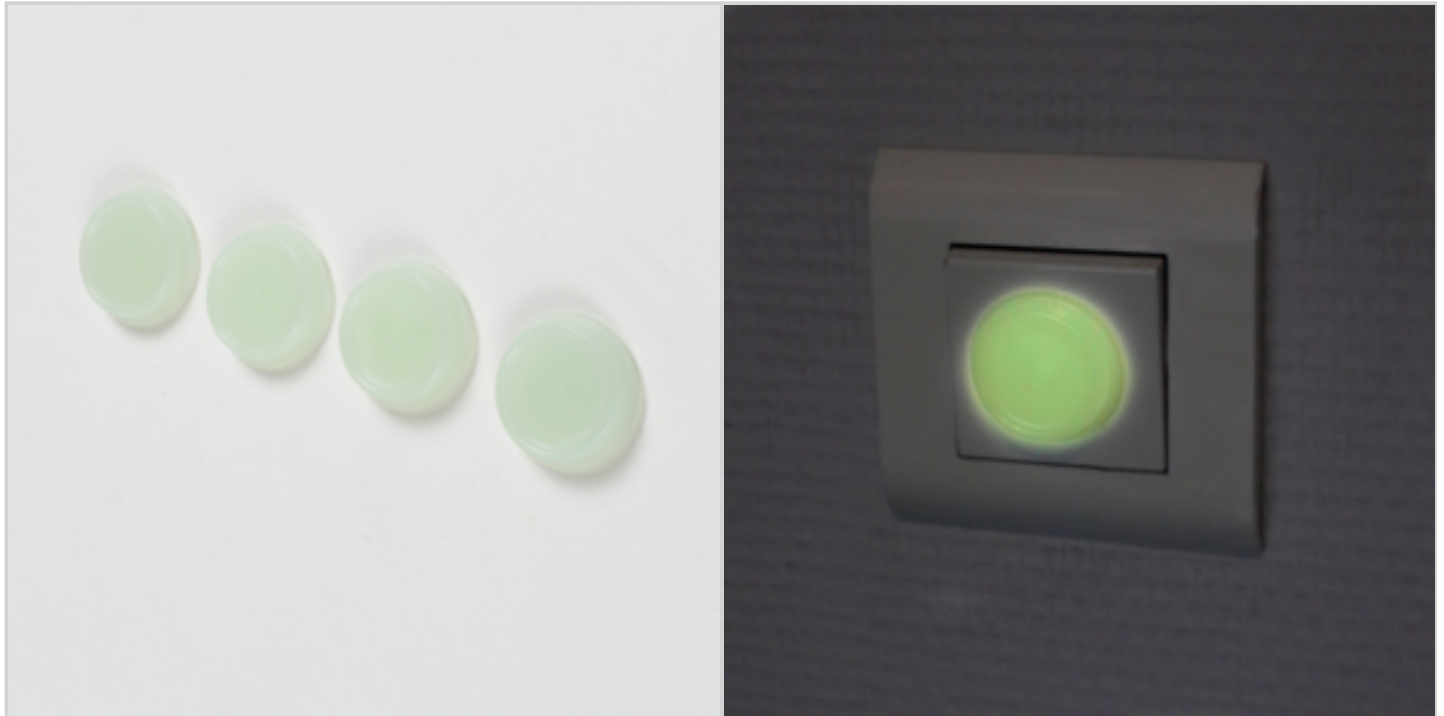

Price offer : OP17662 (price valid until : 27/01/2026)

S/4 GID LIGHT DOTS

Ref. 90638133

DETAILED INFO

Material : plastique

Gross Weight : 20 gr.

Net Weight : 10 gr.

Size item : L 0 x w 0 x h 0 cm

Packaging: sachet plastique 9 x 9 cm

MOQ : 1

Customs Tariff Number : 3926909790

Note :

EAN : 3456850906387

Ref. : 90638133

Price : 0.47 €