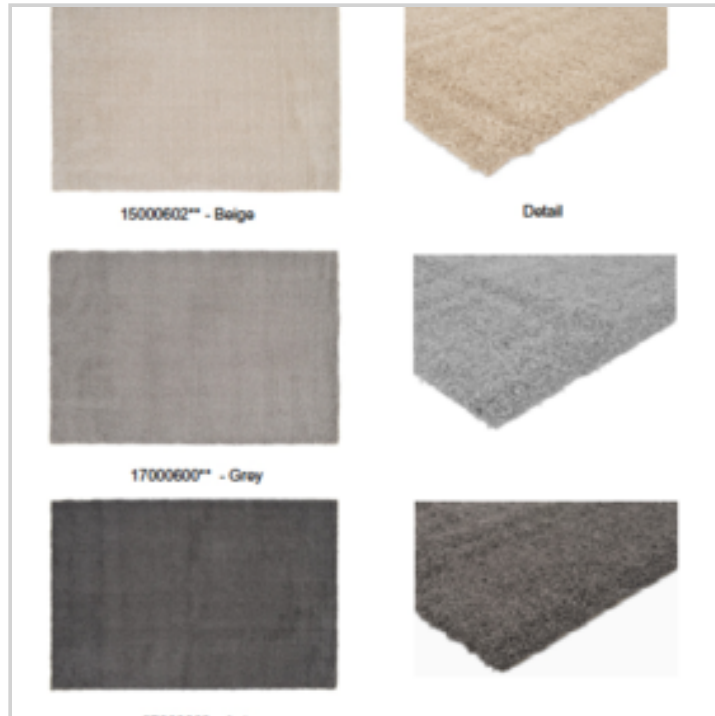

Ref. : 40356133

Price : 7.83 €

Price offer : OP17803 (price valid until : 27/01/2026)

TAPIS SIENNA 60X100CM

Ref. 40349133

DETAILED INFO

Material : 100% Heatset Frisé

Gross Weight : 680 gr.