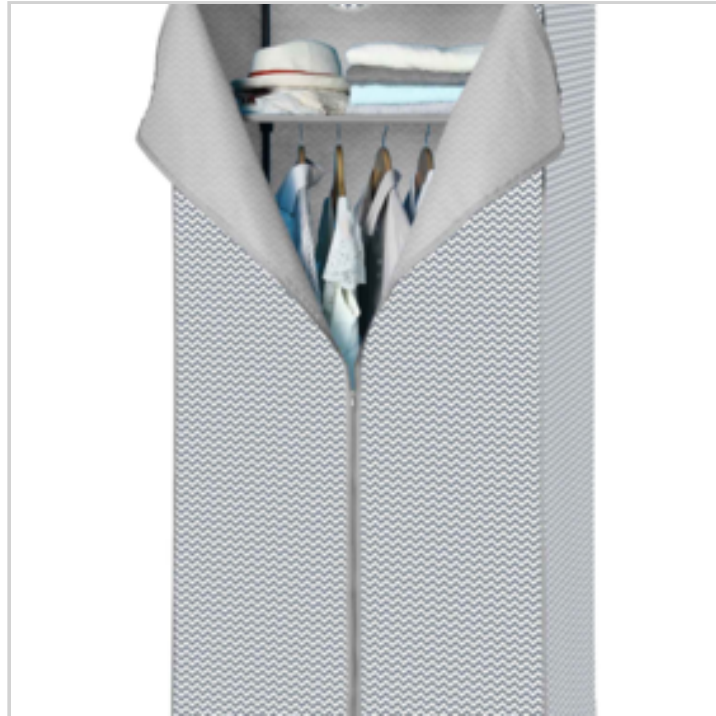

Price offer : OP19912 (price valid until : 30/11/2023)

NON WOVEN WARDROBE GREY COLOR WAVES PATTERN

Ref. 21777133

DETAILED INFO

Material : Intissé 100% polypropylène 75gr et metal

Gross Weight : 2570 gr.

Net Weight : 2570 gr.